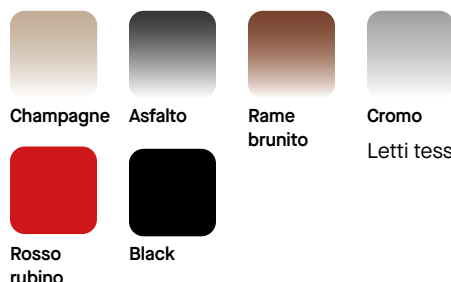

Removable Cover

Carefully compose your combination by choosing the solid color set or differentiating the covering materials between the structure, cushions and bed frame.

Compatible sleep systems

- Perforated plywood top
- Orthopedic bed base

Tessa 160 pelle/leather

ALTO

ALTO

Piedi/Feet

Tessa è proposto con piede strutturali in metallo disponibili in sei colori. The feet. Tessa is proposed with structural metal feet available in six colours.

Letti tessili